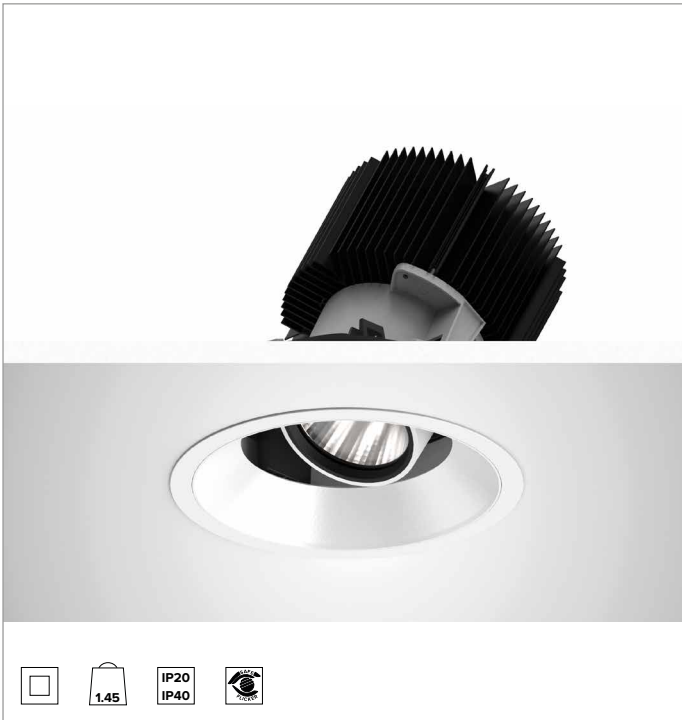

## 1T8614EL | CTEVO ARCHITECTURAL 160

### Adjustable recessed LED projector in a trim version

		3500K	H(m)	D(m)	E <sub>max</sub> (lx)
		Ra90			47°
Fixture Power	74W	1	0.87	9922	
Source Flux	7803lm	2	1.74	2480	
Fixture Flux	5854lm	3	2.61	1102	
Efficacy	79lm/W	4	3.47	620	
TS1282	I <sub>max</sub> =1272cd/klm	I <sub>max</sub>	9924cd	5	4,34
					397

#### MECHANICAL CHARACTERISTICS

Die-cast white painted anodised aluminium body and dissipator. White colour cover. The optical unit can be adjusted up to 30° on the vertical plane with a mechanical beam locking system and a graduated scale, and 358° on the horizontal plane. Trim version with an integrated white ring.