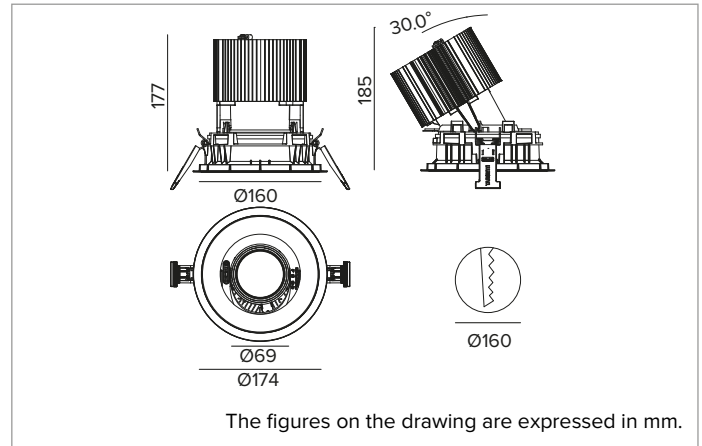

### Adjustable recessed LED projector in a trim version

		3500K	H(m)	D(m)	E <sub>max</sub> (lx)
		Ra90			47°
Fixture Power	74W	1	0.87	9922	
Source Flux	7803lm	2	1.74	2480	
Fixture Flux	5854lm	3	2.61	1102	
Efficacy	79lm/W	4	3.47	620	
TS1282	I <sub>max</sub> =1272cd/klm	I <sub>max</sub>	9924cd	5	4,34
					397